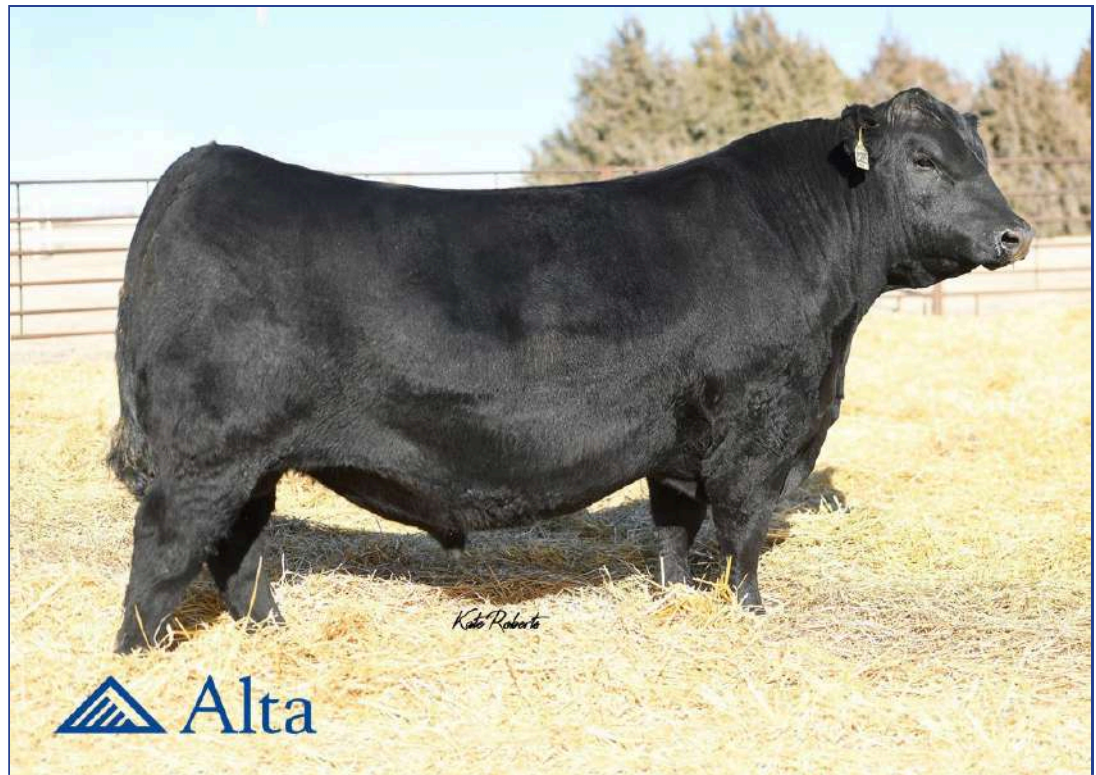

DL

DL Zoom

2302920

05/01/2020 | IMP 230H REG# 2302920

CE .....-2.0
BW 3.6
WW 109
YW 182
MILK 18